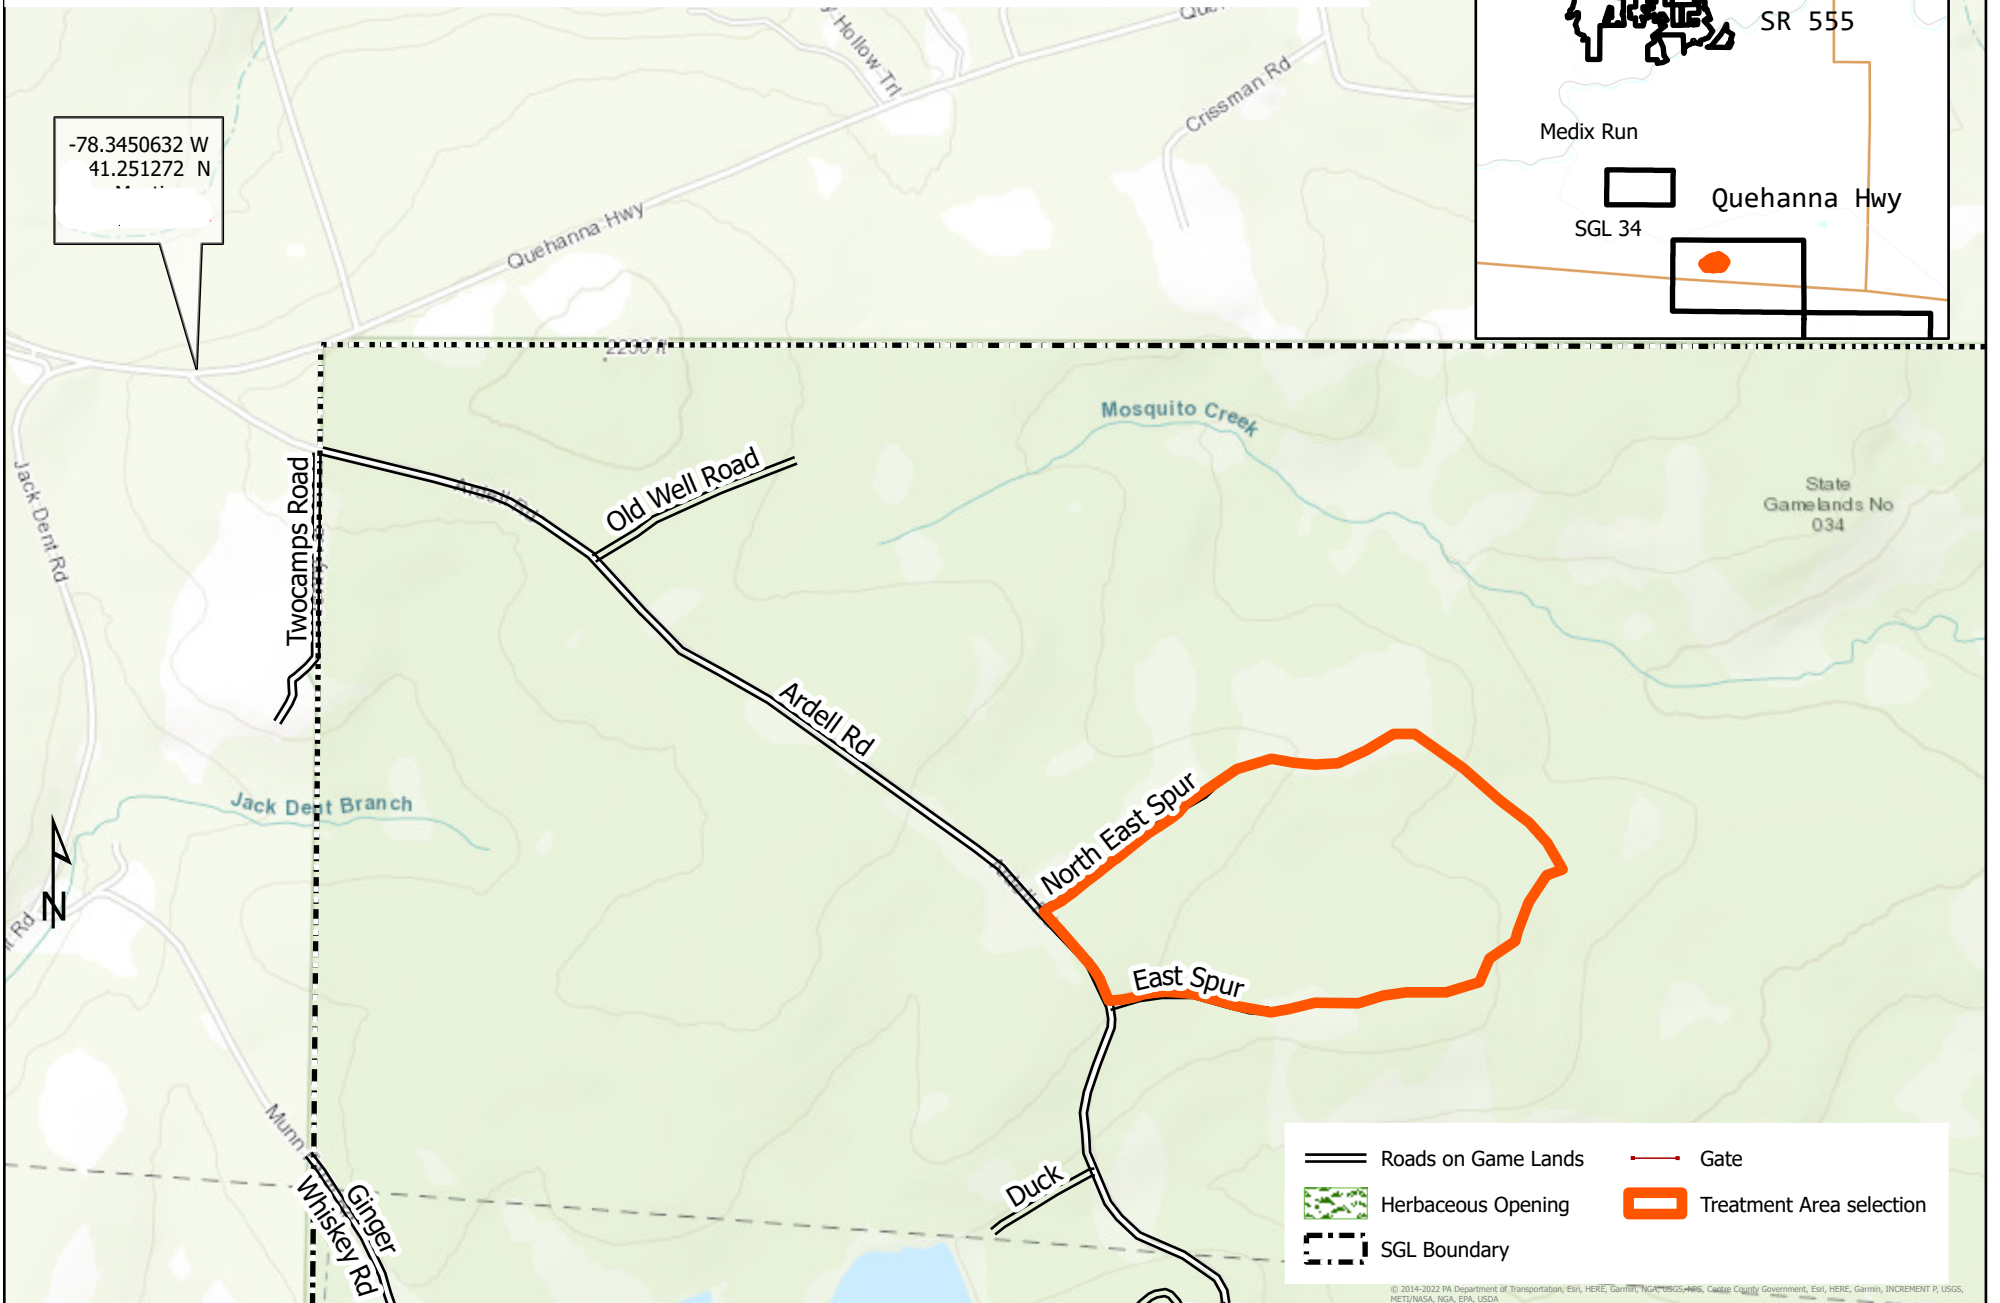

SGL # 034 Ardell East Crop Tree Release

Benezette Township

Elk County

87 Acres

-78.3450632 W
41.251272 N

- Roads on Game Lands
- Gate
- Herbaceous Opening
- Treatment Area selection
- SGL Boundary